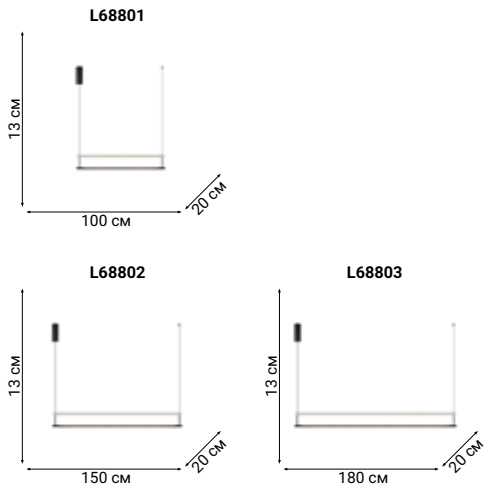

PEGGY

SABINA

ARRANGEMENTS ROUND

OUTLINE

SCAN

KONTUR

CEZZA

ALONE