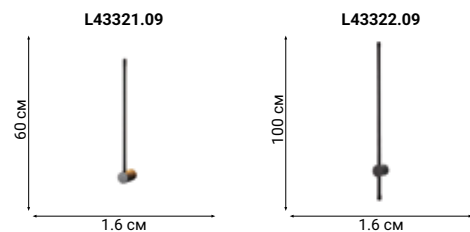

PEGGY

SABINA

ARRANGEMENTS ROUND

OUTLINE

SCAN

KONTUR

CEZZA

ALONE