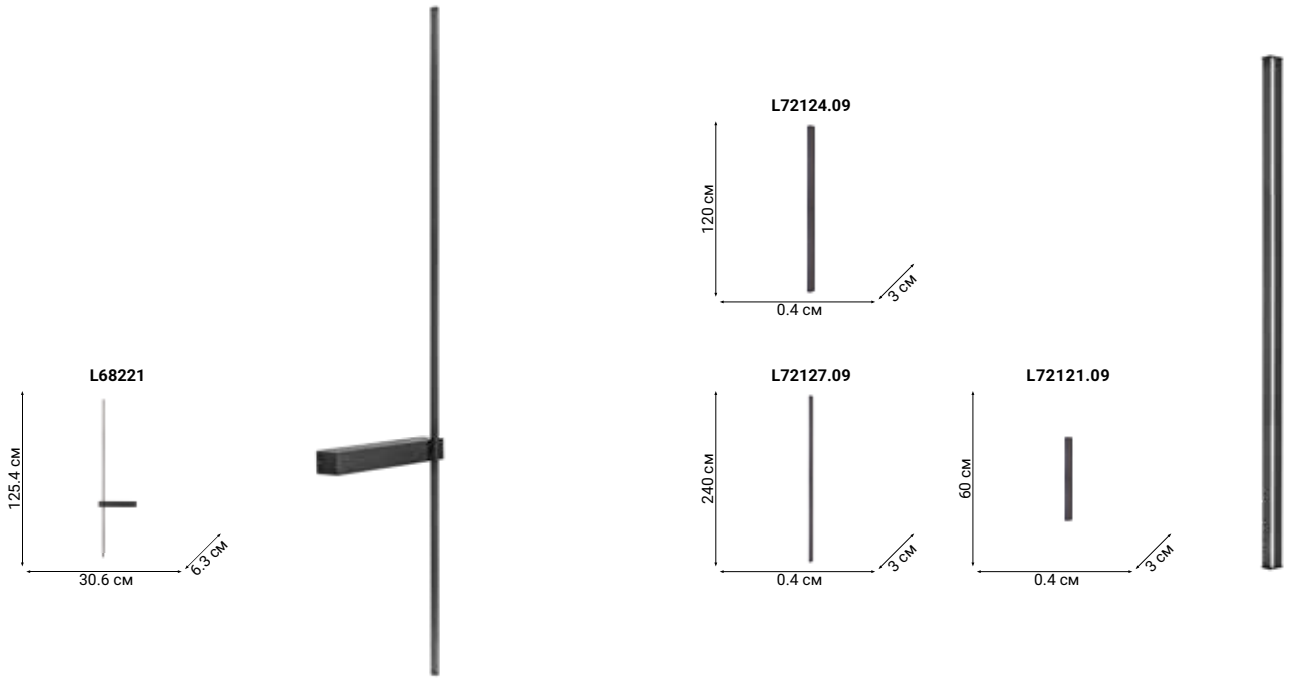

PEGGY

SABINA

ARRANGEMENTS ROUND

OUTLINE

SCAN

KONTUR

CEZZA

ALONE